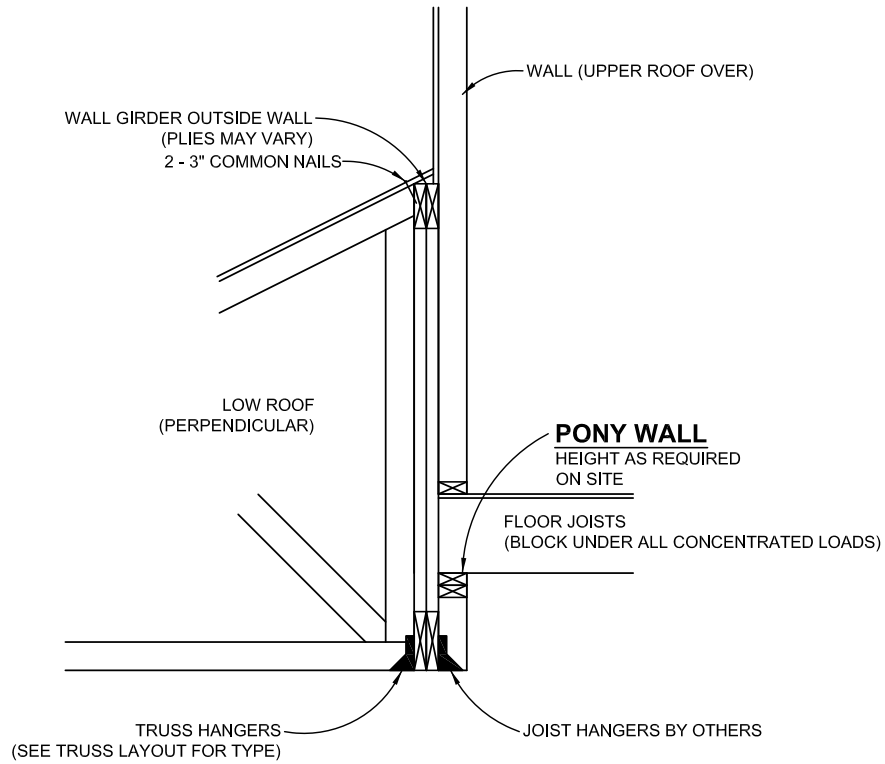

J **WALL GIRDER OUTSIDE, ROOF PARALLEL WITH PONY WALL**
NOT TO SCALE

K **WALL GIRDER OUTSIDE, ROOF PERPENDICULAR WITH PONY WALL**
NOT TO SCALE

"Combining the Best Of"

Valley Truss Ltd.	Epic Truss Systems
604-574-3525	604-850-3522
5265 - 192nd St. Surrey, B.C.	890 Riverside Rd. Abbotsford, B.C.