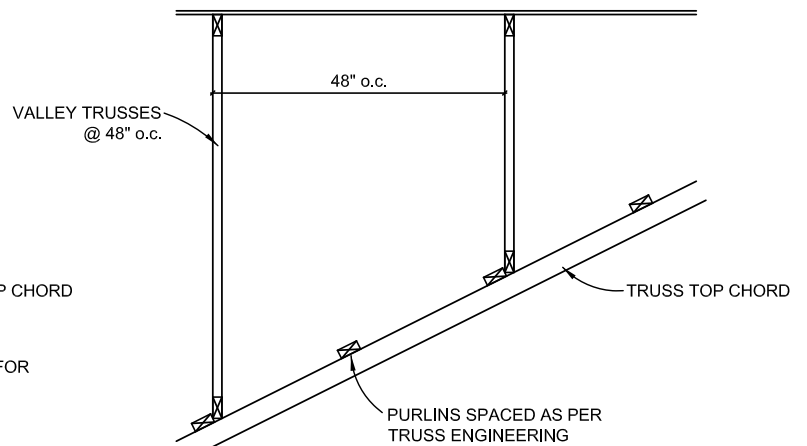

VALLEY AT GABLE END

STANDARD VALLEY

VALLEY WITH SHEATHING

FARM VALLEY (@ 48"o.c.)

VALLEY FRAMING OPTIONS

NOT TO SCALE

ALLIANCE TRUSS LTD.

"Combining the Best Of"

Valley Truss Ltd. Epic Truss Systems
 604-574-3525 604-850-3522
 5265 - 192nd St. 890 Riverside Rd.
 Surrey, B.C. Abbotsford, B.C.