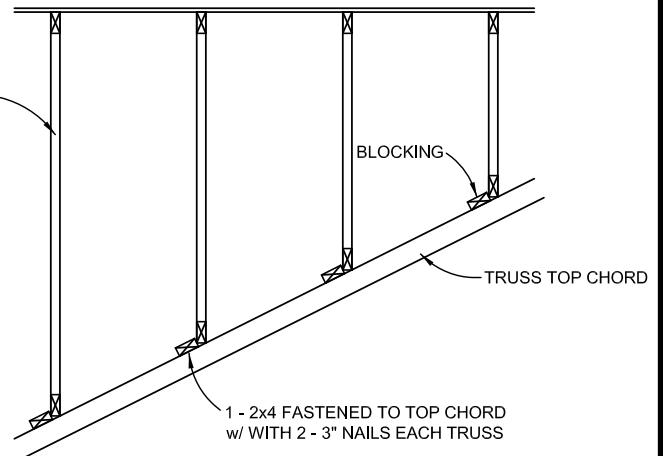

VALLEY AT GABLE END

STANDARD VALLEY

VALLEY WITH SHEATHING

FARM VALLEY (@ 48"o.c.)

VALLEY FRAMING OPTIONS

NOT TO SCALE

ALLIANCE TRUSS LTD.

"Combining the Best Of"