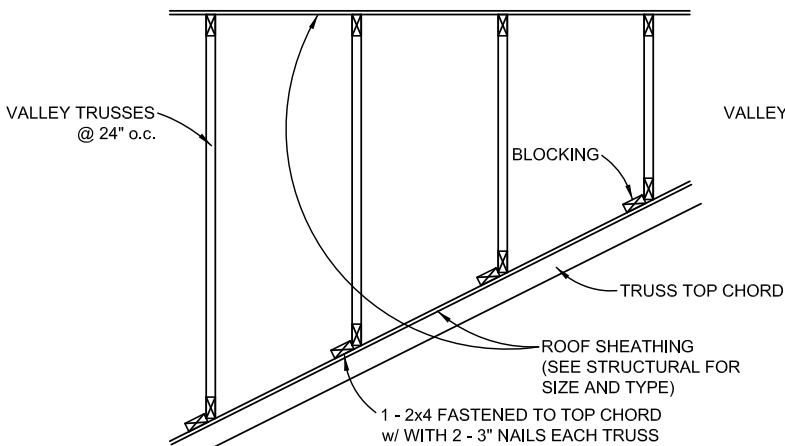

VALLEY AT GABLE END

STANDARD VALLEY

VALLEY WITH SHEATHING

FARM VALLEY (@ 48"o.c.)

VALLEY FRAMING OPTIONS

NOT TO SCALE

ALLIANCE TRUSS LTD.

"Combining the Best Of"

Valley Truss Ltd. Epic Truss Systems
 604-574-3525 604-850-3522
 5265 - 192nd St. 890 Riverside Rd.
 Surrey, B.C. Abbotsford, B.C.